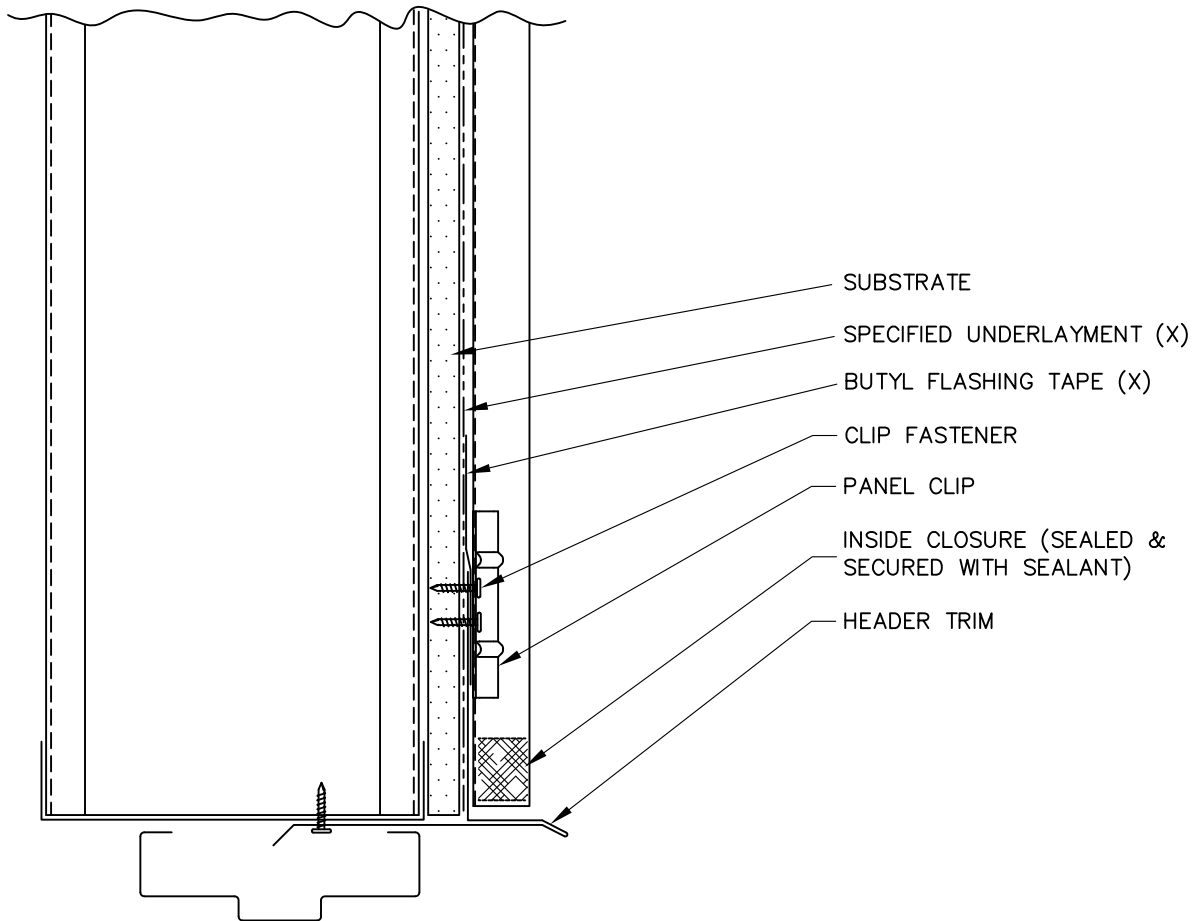

TRIM	DIM A	USAGE
HT093	1 1/8"	FLUSH MOUNT
HT102	1 5/8"	W/0.5" STANDOFF

(X) - NOT BY AEP SPAN

PERCEPTION
COLLECTION
VERTICAL INSTALL.

DOOR / WINDOW
(HEAD)

PCV-14