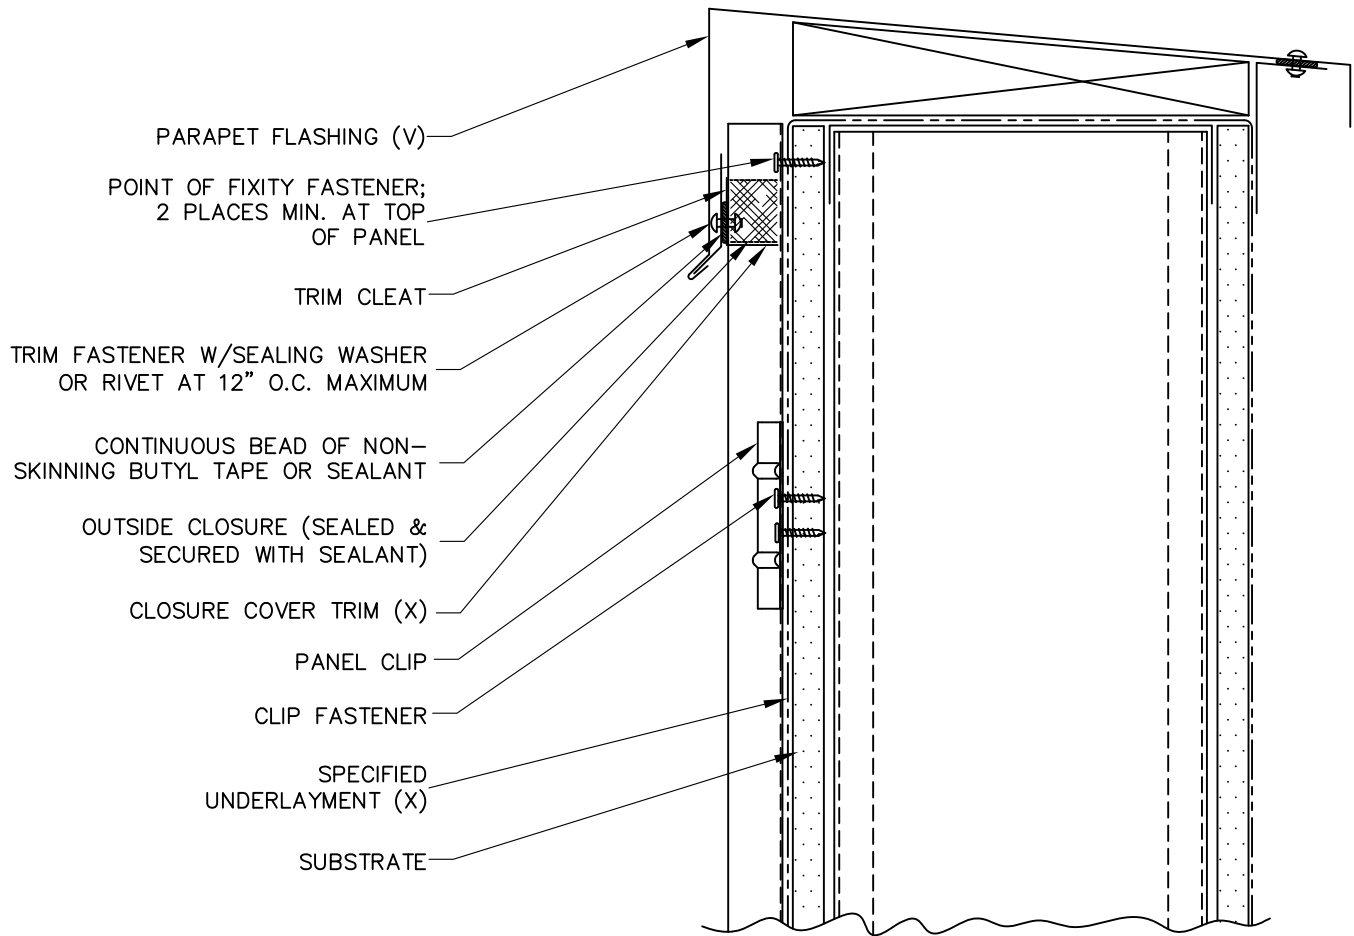

1 1/2"
 135°
 5/8"

IC209

(X) - NOT BY AEP SPAN
 (V) - DIMENSIONS VARY BASED ON PROJECT CONDITIONS

PERCEPTION
 COLLECTION
 VERTICAL INSTALL.

PARAPET

PCV-13