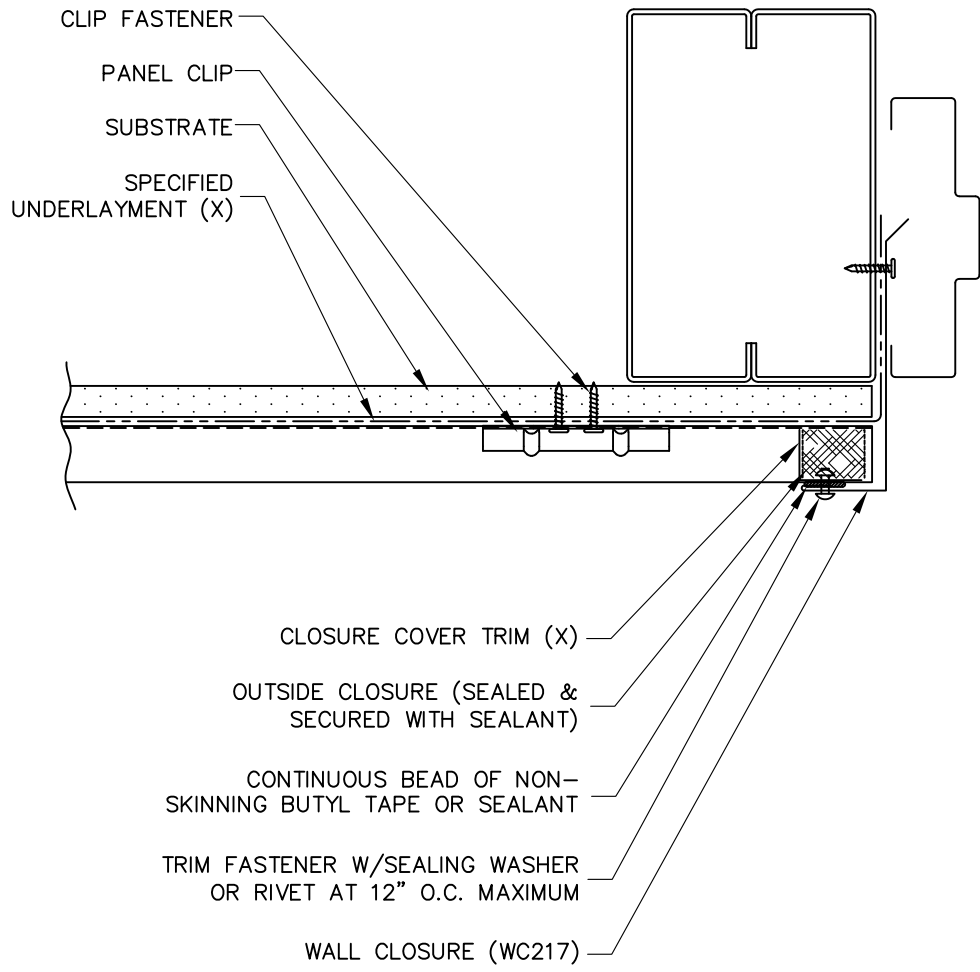

SEALANT
TRIM ANGLE
WALL CLOSURE

ALTERNATE DETAIL

(X) - NOT BY AEP SPAN

PERCEPTION
COLLECTION
HORIZONTAL INSTALL.

DOOR / WINDOW
(JAMB)

PCH-15