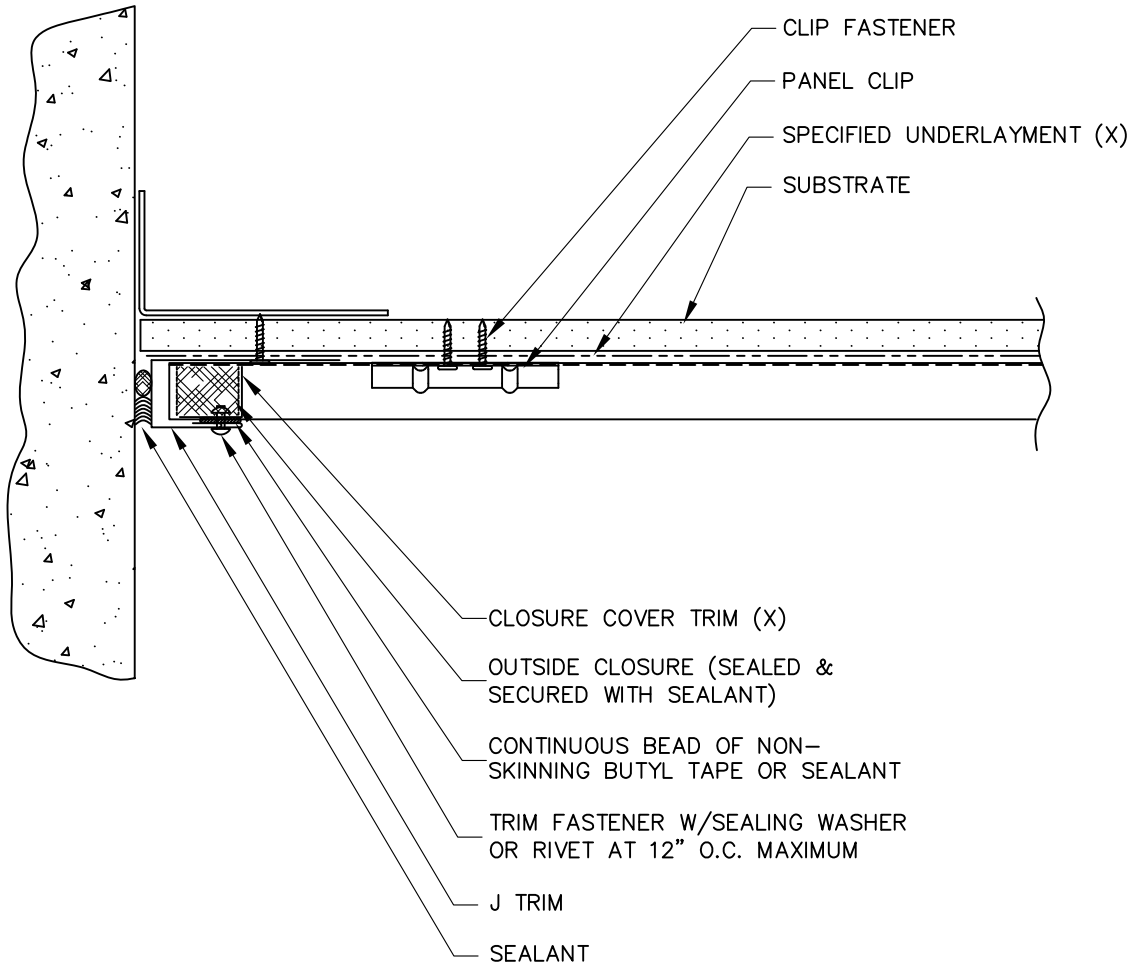

TRIM	DIM A	DIM B	USAGE
JT108	1 1/8"	1 1/8"	FLUSH MOUNT
JT112	1 5/8"	1 1/2"	W/0.5" STANDOFF

(X) – NOT BY AEP SPAN

**PERCEPTION  
COLLECTION**  
HORIZONTAL INSTALL.

END WALL

PCH-07