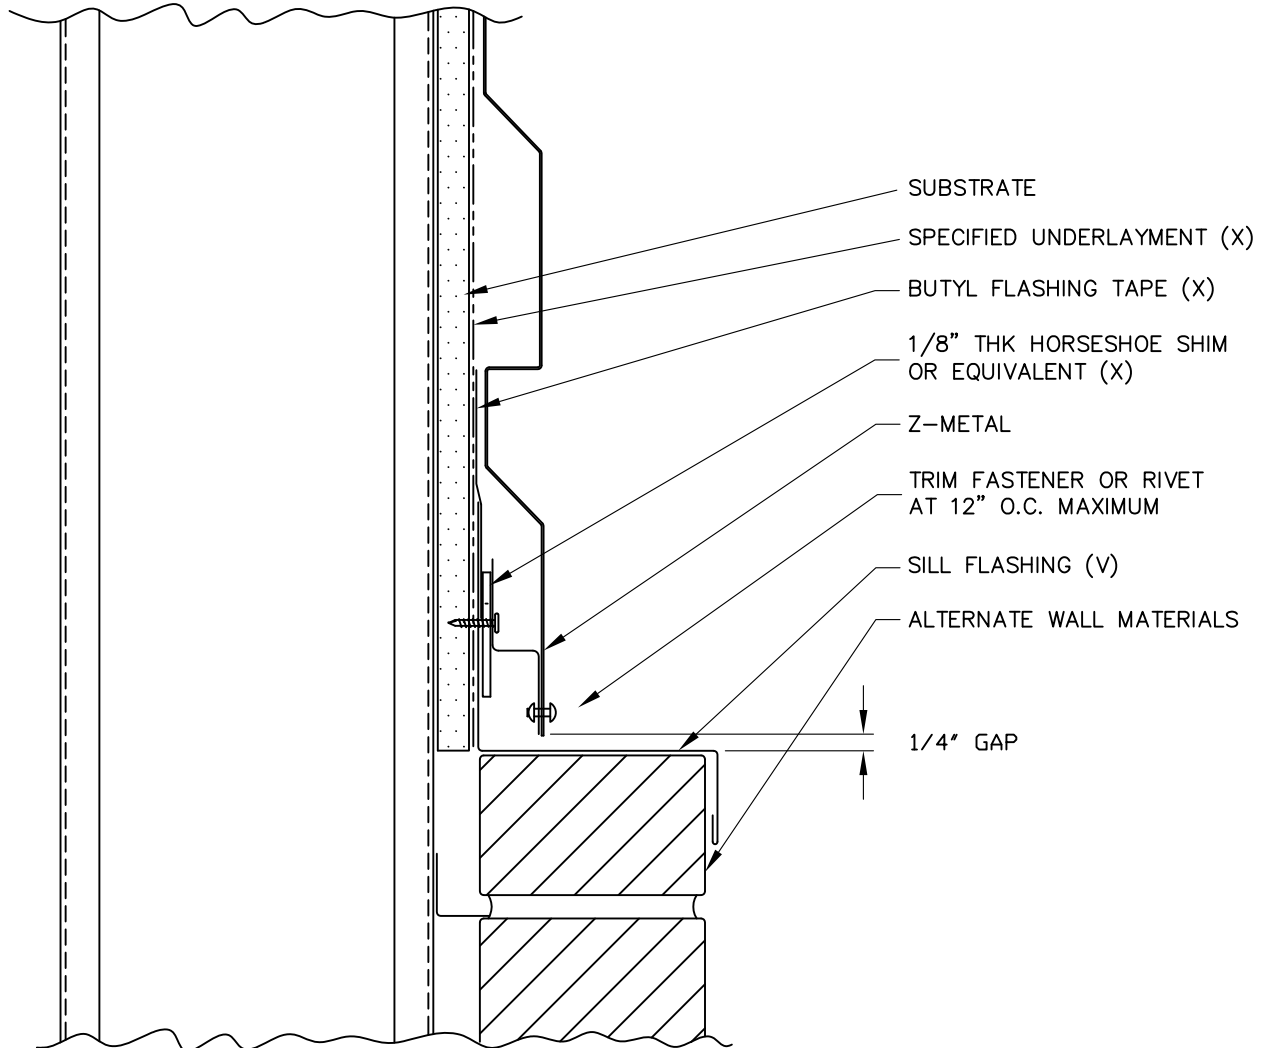

TRIM	DIM. A	USAGE
ZC225	7/8"	FLUSH MOUNT
ZC228	1 3/8"	W/0.5" STANDOFF

(X) - NOT BY AEP SPAN
(V) - DIMENSIONS VARY BASED ON PROJECT CONDITIONS

**PERCEPTION
COLLECTION**
HORIZONTAL INSTALL.

SILL

PCH-06